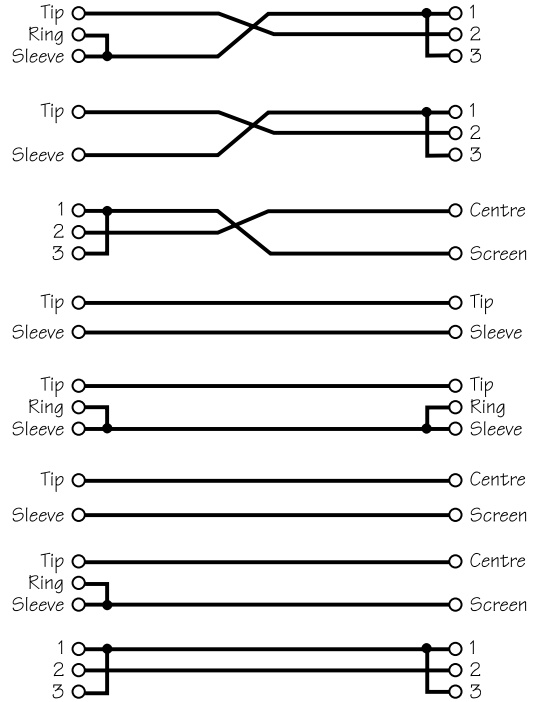

Connecting Leads

Balanced

Unbalanced

Headphone Splitter

'Y' Leads (Balanced) Where used....FX Send (OUT), Master Mix (OUT)

'Y' Leads (Unbalanced) Where used....FX Send (OUT), Master Mix (OUT)