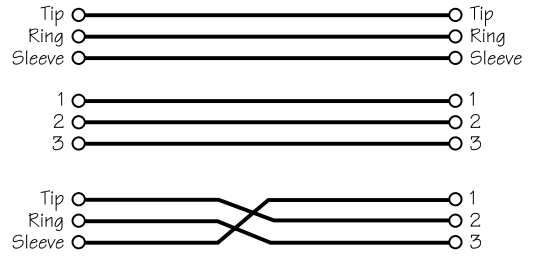

Connecting Leads

Balanced

Unbalanced

Headphone Splitter

'Y' Leads (Balanced) Where used....FX Send (OUT), Master Mix (OUT)

'Y' Leads (Unbalanced) Where used....FX Send (OUT), Master Mix (OUT)