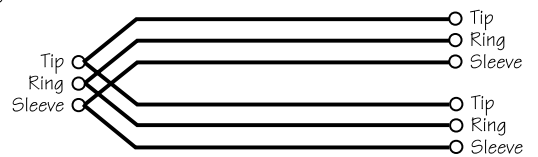

Connecting Leads

Balanced

Unbalanced

Headphone Splitter

'Y' Leads (Balanced) Where used....FX Send (OUT), Master Mix (OUT)

'Y' Leads (Unbalanced) Where used....FX Send (OUT), Master Mix (OUT)