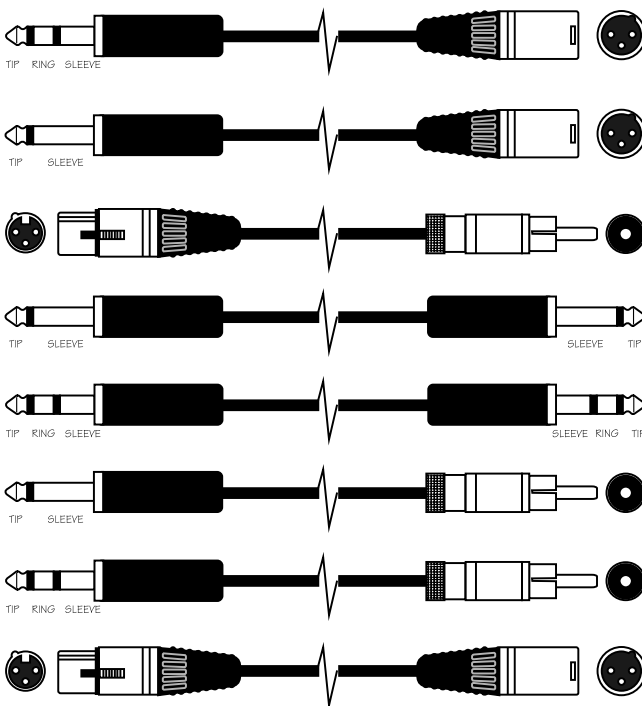

Connecting Leads

Balanced

Unbalanced

Headphone Splitter

'Y' Leads (Balanced) Where used....FX Send (OUT), Master Mix (OUT)

'Y' Leads (Unbalanced) Where used....FX Send (OUT), Master Mix (OUT)