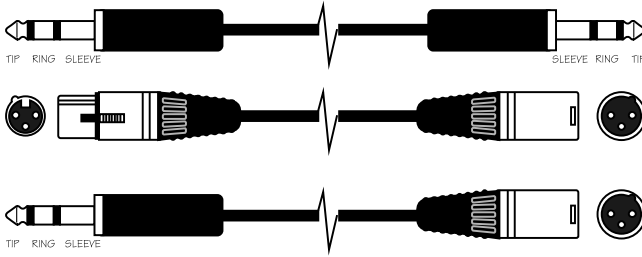

Connecting Leads

Balanced

Unbalanced

Headphone Splitter

'Y' Leads (Balanced) Where used....FX Send (OUT), Master Mix (OUT)

'Y' Leads (Unbalanced) Where used....FX Send (OUT), Master Mix (OUT)