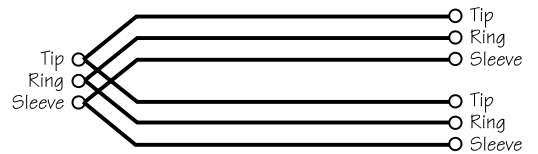

Connecting Leads

Balanced

Unbalanced

Headphone Splitter

'Y' Leads (Balanced) Where used....FX Send (OUT), Master Mix (OUT)

'Y' Leads (Unbalanced) Where used....FX Send (OUT), Master Mix (OUT)