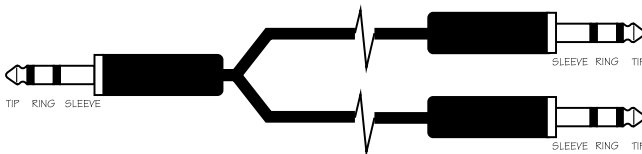

Connecting Leads

Balanced

Unbalanced

Headphone Splitter

'Y' Leads (Balanced) Where used....FX Send (OUT), Master Mix (OUT)

'Y' Leads (Unbalanced) Where used....FX Send (OUT), Master Mix (OUT)